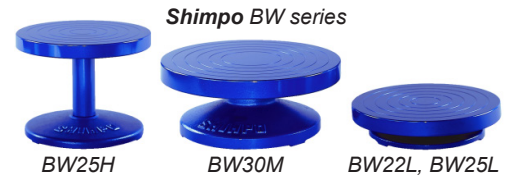

Laguna

NL2738½" w x 2" high(steel)\$119.95
NL2748½" w x 6¼" high(steel)\$151.95
NL2758½" w x 5" high(cast iron)\$99.95
NL27610½" w x 6½" high(steel)\$170.95
NL27712" w x 6¼" high(steel)\$196.95
NL27812" w x 2" high(steel)\$176.95

Shimpo

BW18L7" w x 2¼" h\$88.00
BW22L8½" w x 2⅞" h\$106.00
BW25L9½" w x 2½" h\$144.00
BW25H9½" w x 7½" h\$161.00
BW30M11½" w x 4¾" h\$189.00

Wooden Turntables

TRN88" w\$33.00
TRN1010" w\$34.00
TRN1212" w\$42.00
TRN1616" w\$50.00

DECO DISKS

Deco-Disks are a great complement and a useful accessory for your banding wheel! The Disk accommodates any round piece up to 15" in diameter, and the "rays" are your guide for even spacing of 3 to 10 axes of decorative or glaze work around the piece.

MKM044" wide (set of 2)\$19.95
MKM1515" wide (set of 2)\$34.95

THE DOT

The Dot is a clay level and trimming wheel in one that was designed to help with leveling clay work on a centering chuck or any trimming support before trimming. It is made with precision-machined aluminum wheels and stainless-steel ball bearings for smooth rotation.