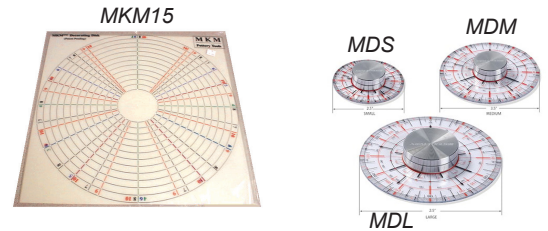

Laguna

NL2738½" w x 2" high(steel)\$119.95
NL2748½" w x 6¼" high(steel)\$151.95
NL2758½" w x 5" high(cast iron)\$99.95
NL27610½" w x 6½" high(steel)\$170.95
NL27712" w x 6¼" high(steel)\$196.95
NL27812" w x 2" high(steel)\$176.95

Shimpo

BW18L7" w x 2¼" h\$88.00
BW22L8½" w x 2⅞" h\$106.00
BW25L9½" w x 2½" h\$144.00
BW25H9½" w x 7½" h\$161.00
BW30M11½" w x 4¾" h\$189.00

Wooden Turntables

TRN88" w\$33.00
TRN1010" w\$34.00
TRN1212" w\$42.00
TRN1616" w\$50.00

DECO DISKS

Deco-Disks are a great complement and a useful accessory for your banding wheel! The Disk accommodates any round piece up to 15" in diameter, and the "rays" are your guide for even spacing of 3 to 10 axes of decorative or glaze work around the piece.

MKM044" wide (set of 2)\$19.95
MKM1515" wide (set of 2)\$34.95

THE DOT

The Dot is a clay level and trimming wheel in one that was designed to help with leveling clay work on a centering chuck or any trimming support before trimming. It is made with precision-machined aluminum wheels and stainless-steel ball bearings for smooth rotation.